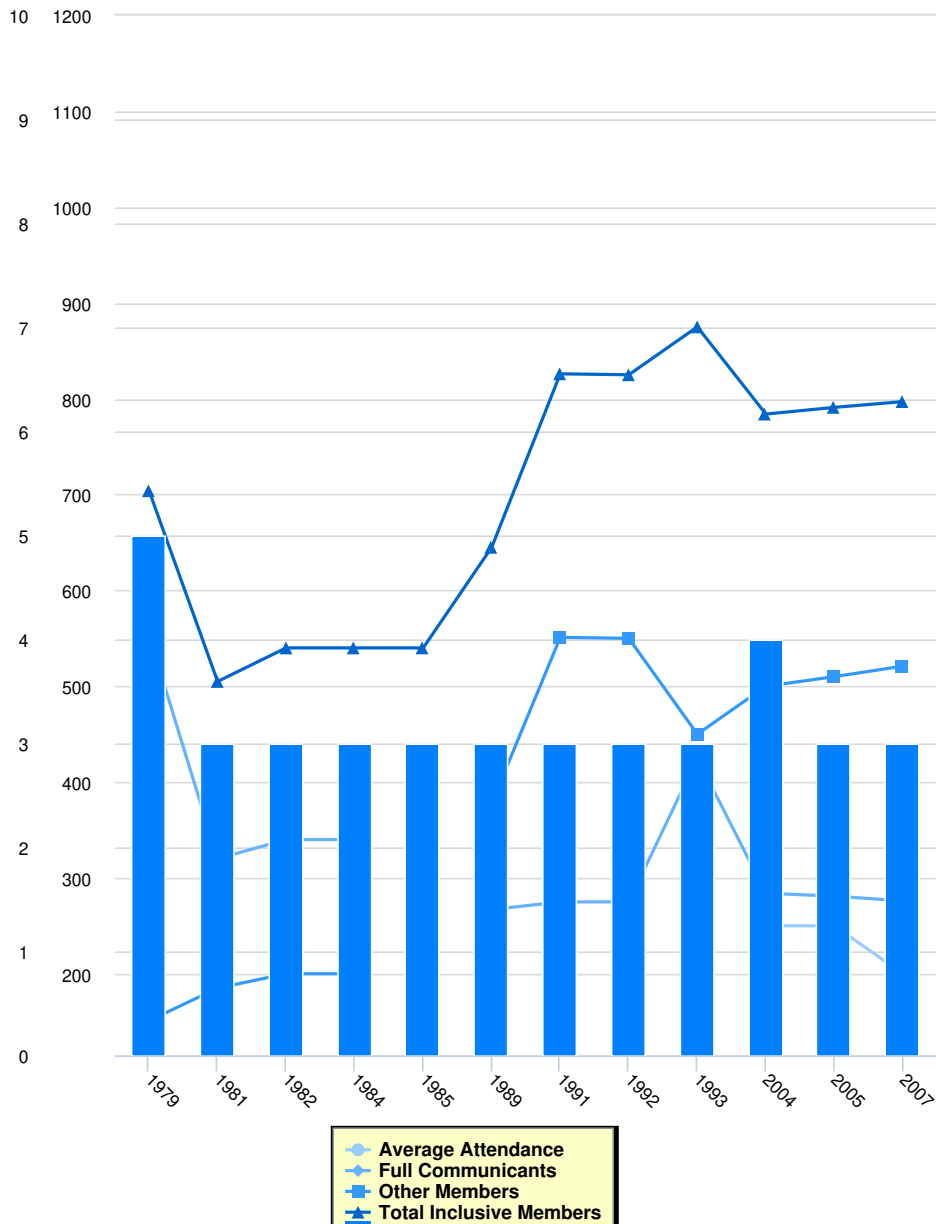

Membership

Instructions for the Chart and Legend

Simply click on the data set in the legend to make the values appear or disappear from the chart.

Membership

	Full Communicants	Average Attendance	Other Members	Total Inclusive Members	Total Churches	Membership Calculation Method
2007	276	200	521	797	3	
2005	281	250	510	791	3	
2004	284	250	500	784	4	
1993	425	0	450	875	3	
1992	275	0	550	825	3	
1991	275	0	551	826	3	
1989	267	0	378	645	3	
1985	0	0	0	540	3	
1984	340	0	200	540	3	
1982	340	0	200	540	3	