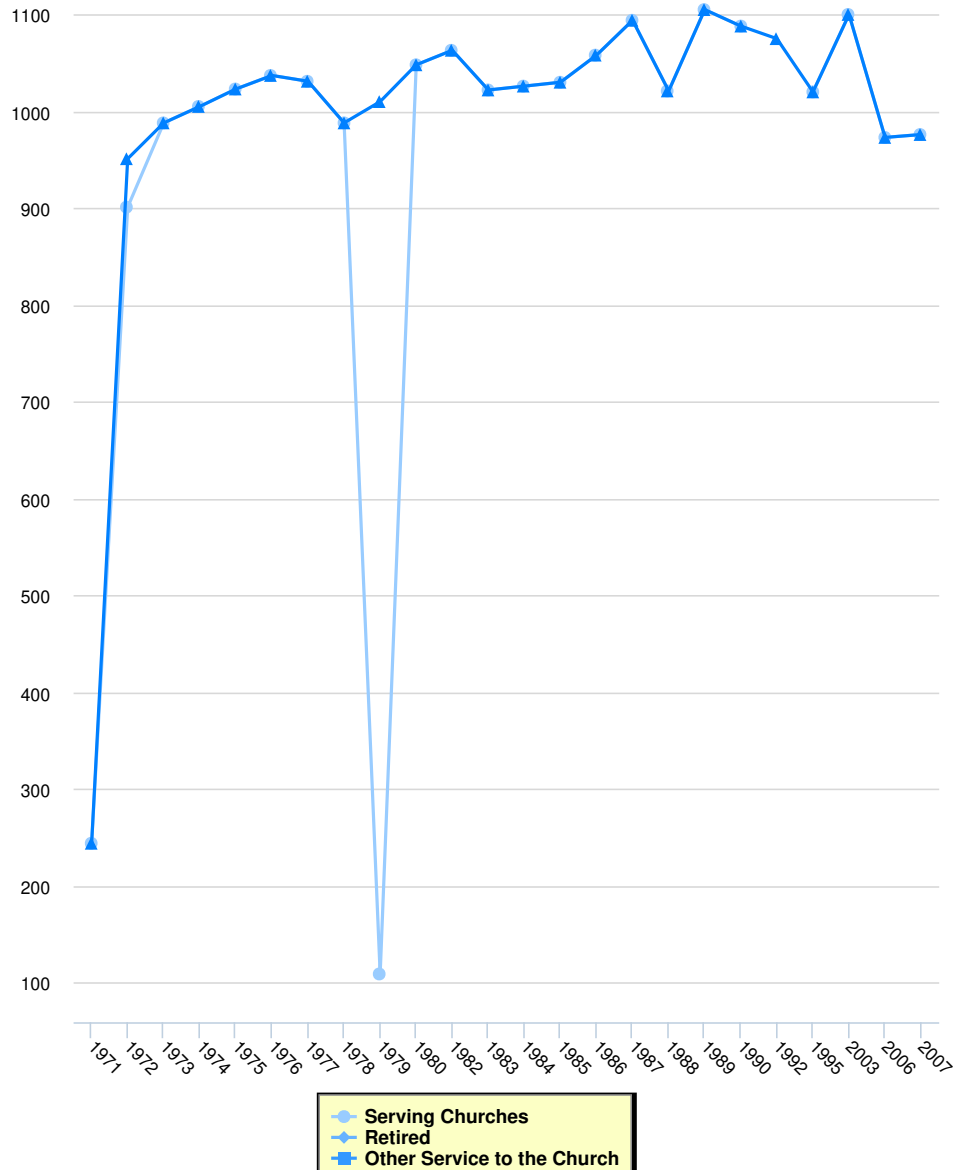

Clergy

Clergy

	Serving Churches	Retired	Other Service to the Church	Total Clergy
2007	976	0	0	976
2006	973	0	0	973
2003	1,100	0	0	1,100
1995	1,020	0	0	1,020
1992	0	0	0	1,075
1990	1,088	0	0	1,088
1989	1,105	0	0	1,105
1988	1,021	0	0	1,021
1987	1,094	0	0	1,094
1986	1,058	0	0	1,058
1985	1,030	0	0	1,030
1984	1,026	0	0	1,026
1983	1,022	0	0	1,022
1982	1,063	0	0	1,063