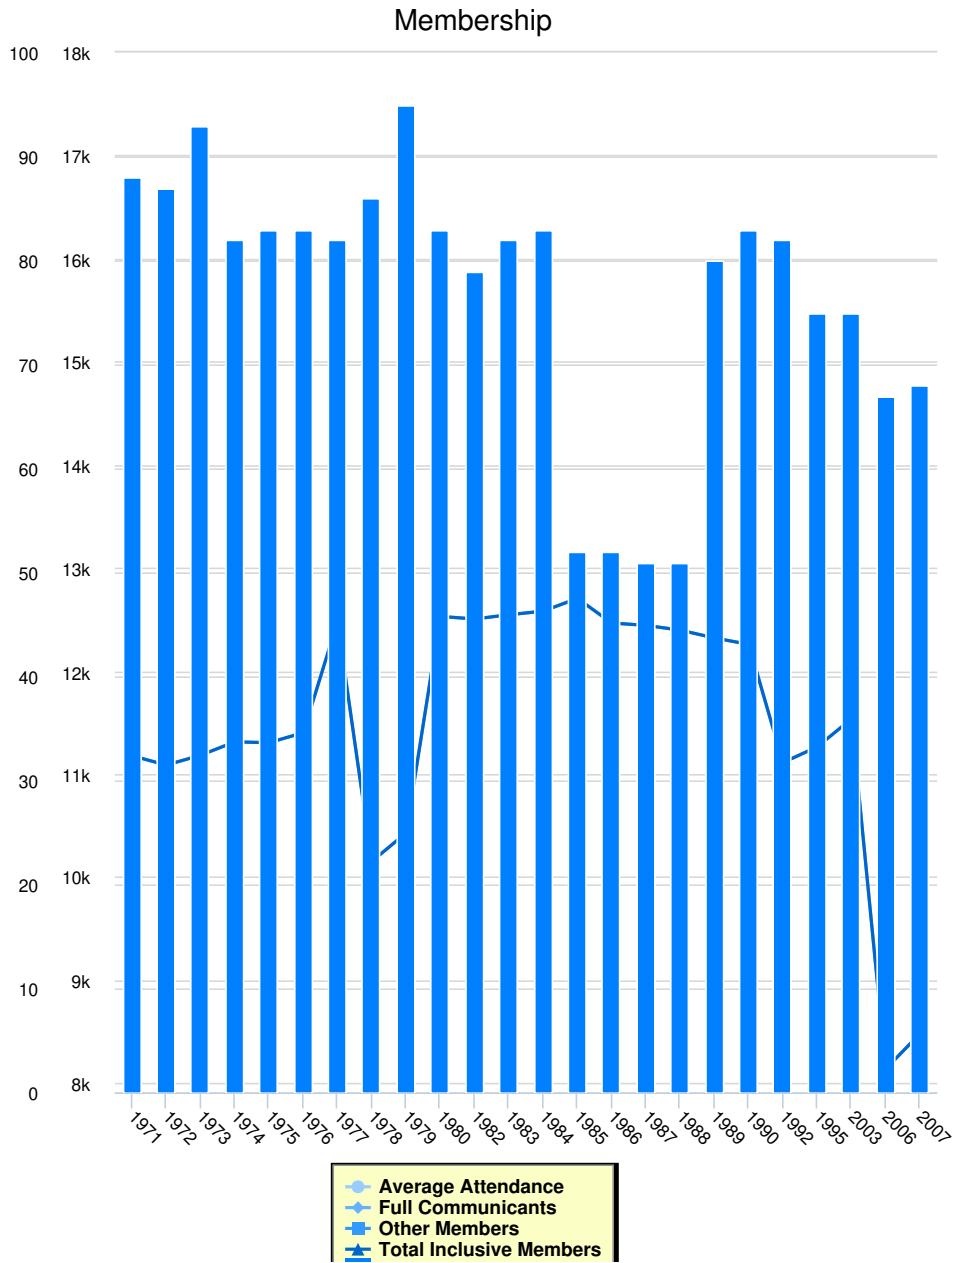

Instructions for the Chart and Legend

Simply click on the data set in the legend to make the values appear or disappear from the chart.

	Full Communicants	Average Attendance	Other Members	Total Inclusive Members	Total Churches	Membership Calculation Method
2007	8,483	0	0	8,483	68	
2006	8,140	0	0	8,140	67	
2003	11,536	0	0	11,536	75	
1995	11,264	0	0	11,264	75	
1992	11,111	0	0	11,111	82	
1990	12,258	0	0	12,258	83	
1989	12,320	0	0	12,320	80	
1988	12,396	0	0	12,396	51	
1987	12,442	0	0	12,442	51	
1986	12,465	0	0	12,465	52	