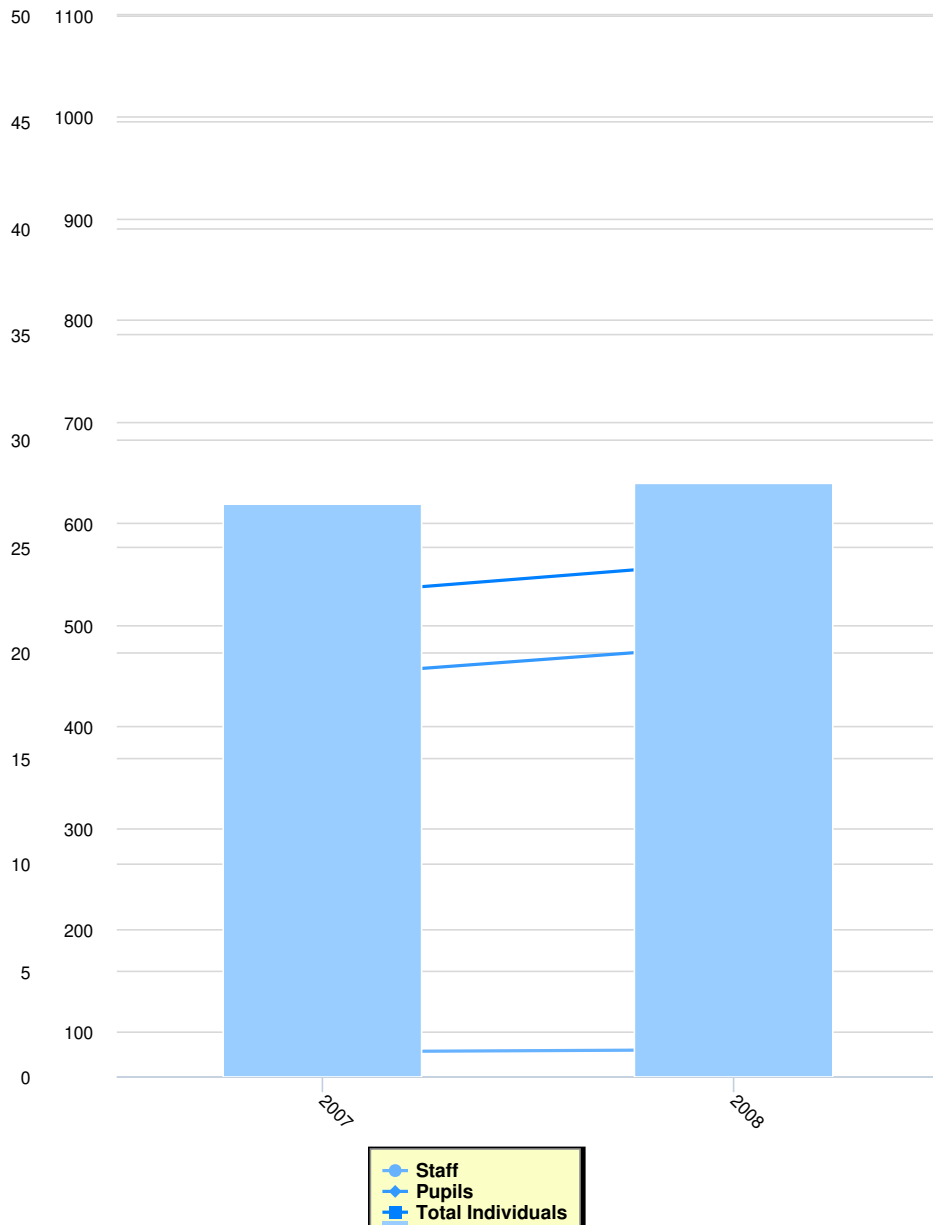

Education

	Education			
	Total Schools	Staff	Pupils	Total Individuals
2008	28	82	480	562
2007	27	80	450	530