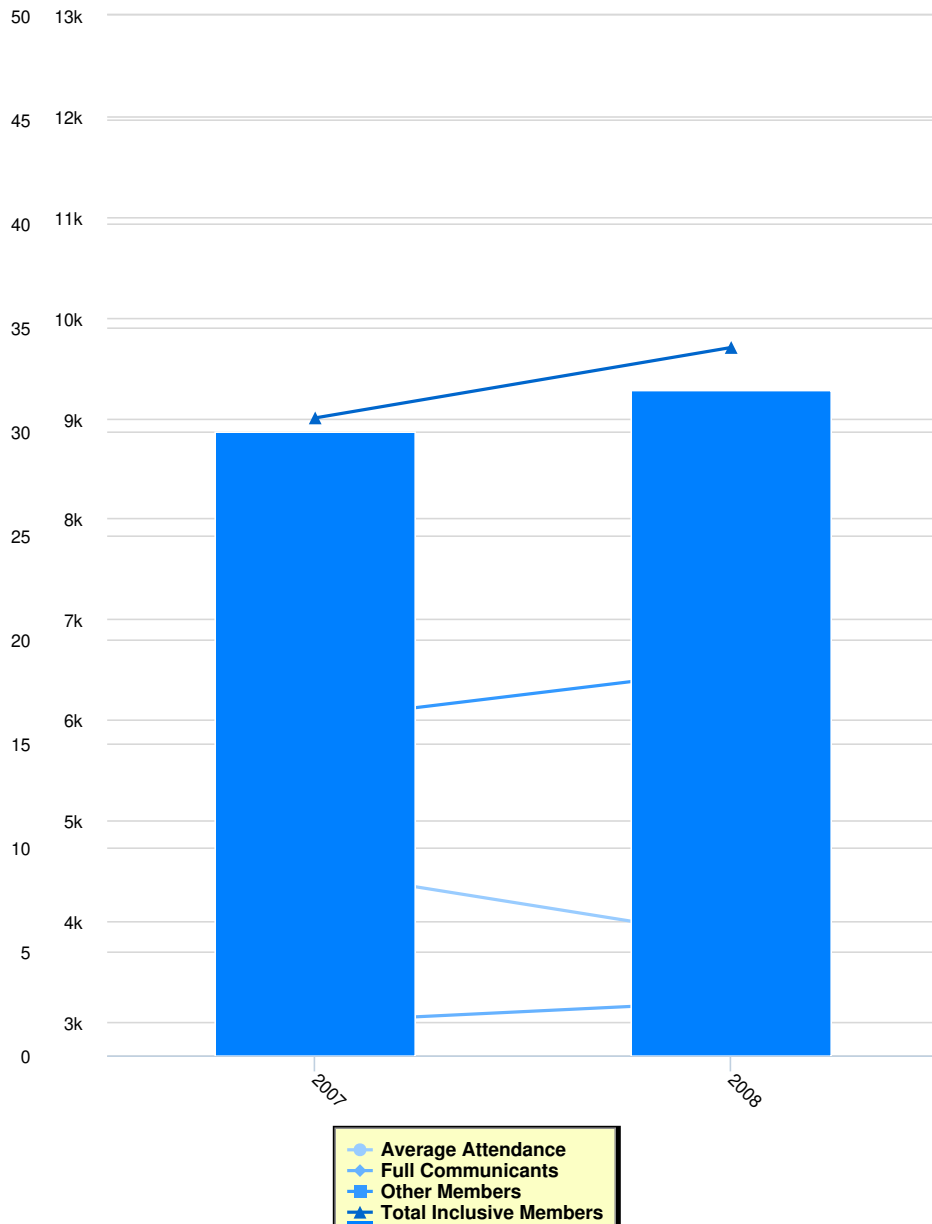

Membership

Instructions for the Chart and Legend

Simply click on the data set in the legend to make the values appear or disappear from the chart.

Membership

	Full Communicants	Average Attendance	Other Members	Total Inclusive Members	Total Churches	Membership Calculation Method
2008	3,200	3,840	6,500	9,700	32	
2007	3,000	4,500	6,000	9,000	30