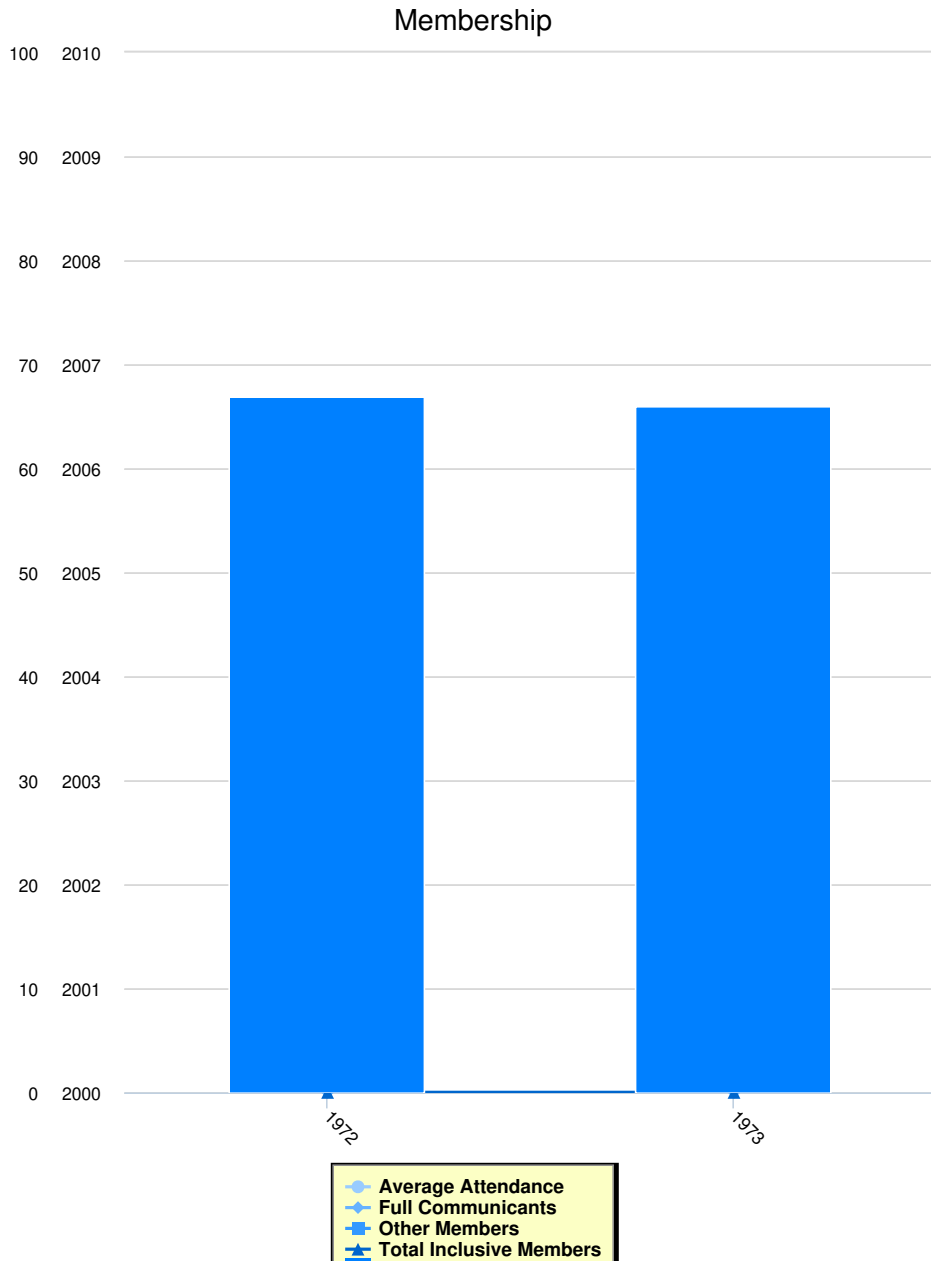

Instructions for the Chart and Legend

Simply click on the data set in the legend to make the values appear or disappear from the chart.

	Full Communicants	Average Attendance	Other Members	Total Inclusive Members	Total Churches	Membership Calculation Method
1973	2,000	0	0	2,000	66	
1972	2,000	0	0	2,000	67	