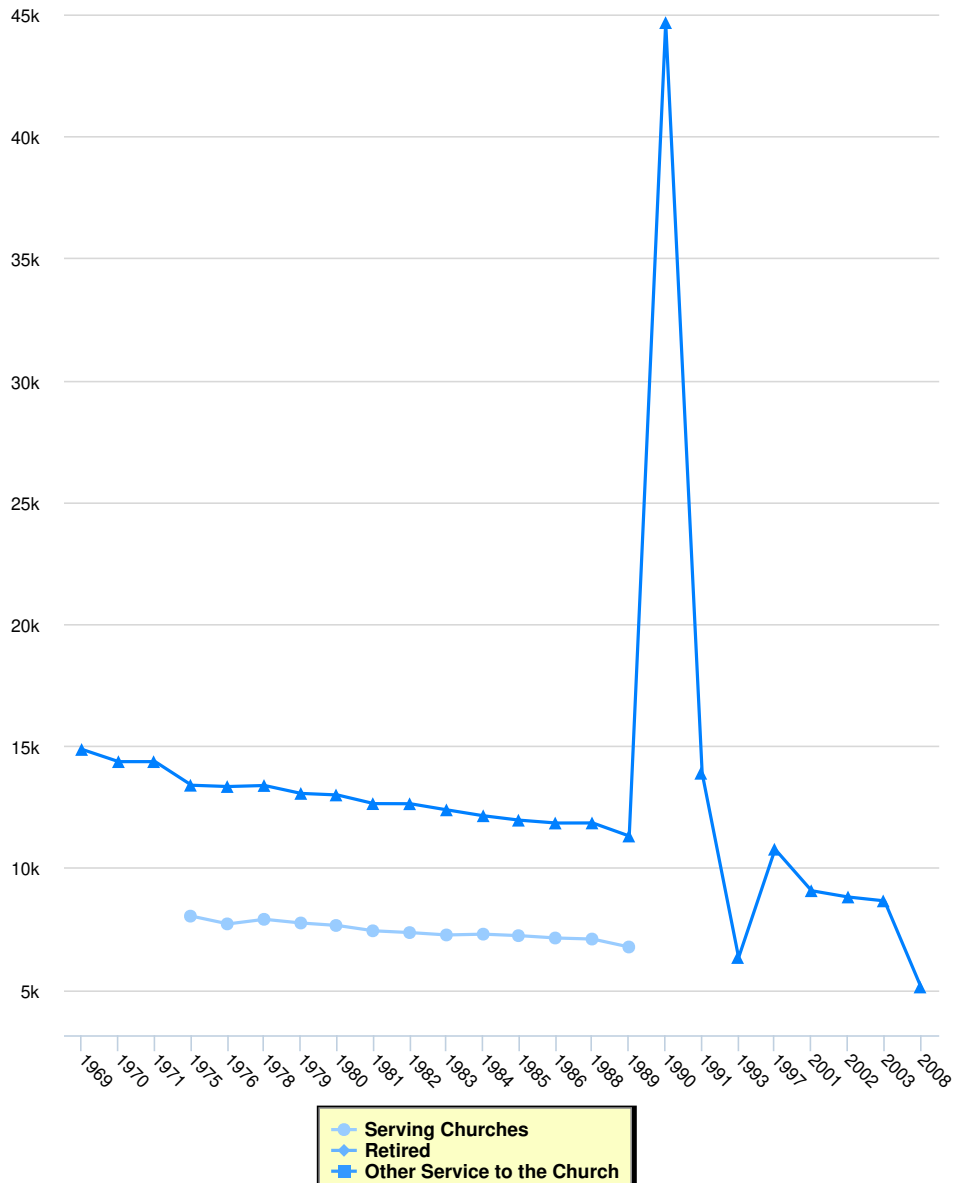

Clergy

Clergy

	Serving Churches	Retired	Other Service to the Church	Total Clergy
2008	0	0	0	5,109
2003	0	0	0	8,641
2002	0	0	0	8,801
2001	0	0	0	9,058
1997	0	0	0	10,760
1993	0	0	0	6,318
1991	0	0	0	13,876
1990	0	0	0	44,669
1989	6,749	0	0	11,302
1988	7,075	0	0	11,838
1986	7,118	0	0	11,835
1985	7,214	0	0	11,951
1984	7,276	0	0	12,133
1983	7,243	0	0	12,375