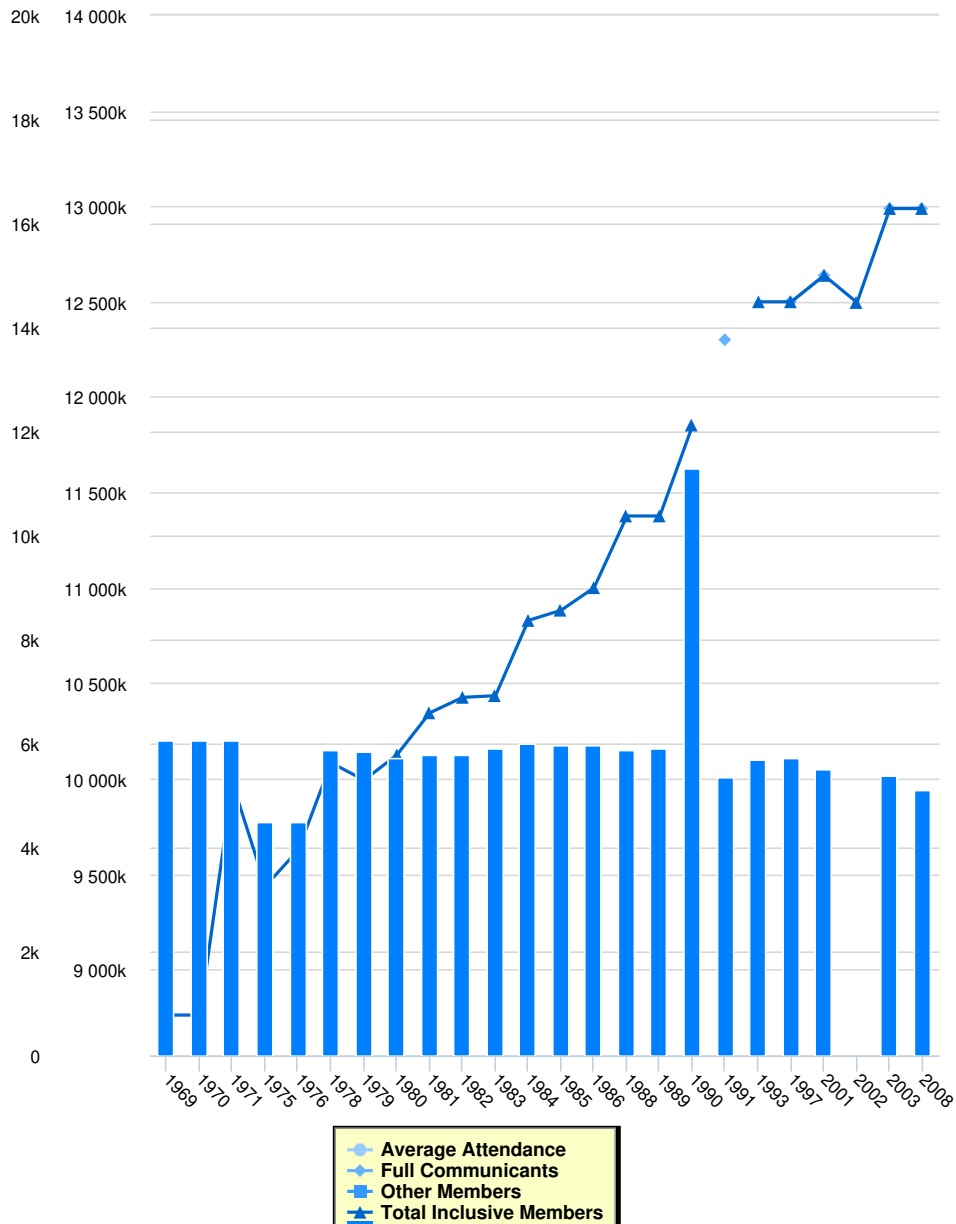

Membership

Instructions for the Chart and Legend

Simply click on the data set in the legend to make the values appear or disappear from the chart.

Membership

	Full Communicants	Average Attendance	Other Members	Total Inclusive Members	Total Churches	Membership Calculation Method
2008	12,987,637	0	0	12,987,637	5,109	
2003	12,987,637	0	0	12,987,637	5,391	
2002	0	0	0	12,494,903	0	
2001	12,637,006	0	0	12,637,006	5,496	
1997	12,498,605	0	0	12,498,605	5,716	
1993	0	0	0	12,498,605	5,706	
1991	12,300,000	0	0	0	5,342	
1990	0	0	0	11,852,350	11,286	
1989	0	0	0	11,375,914	5,922	
1988	0	0	0	11,375,914	5,878