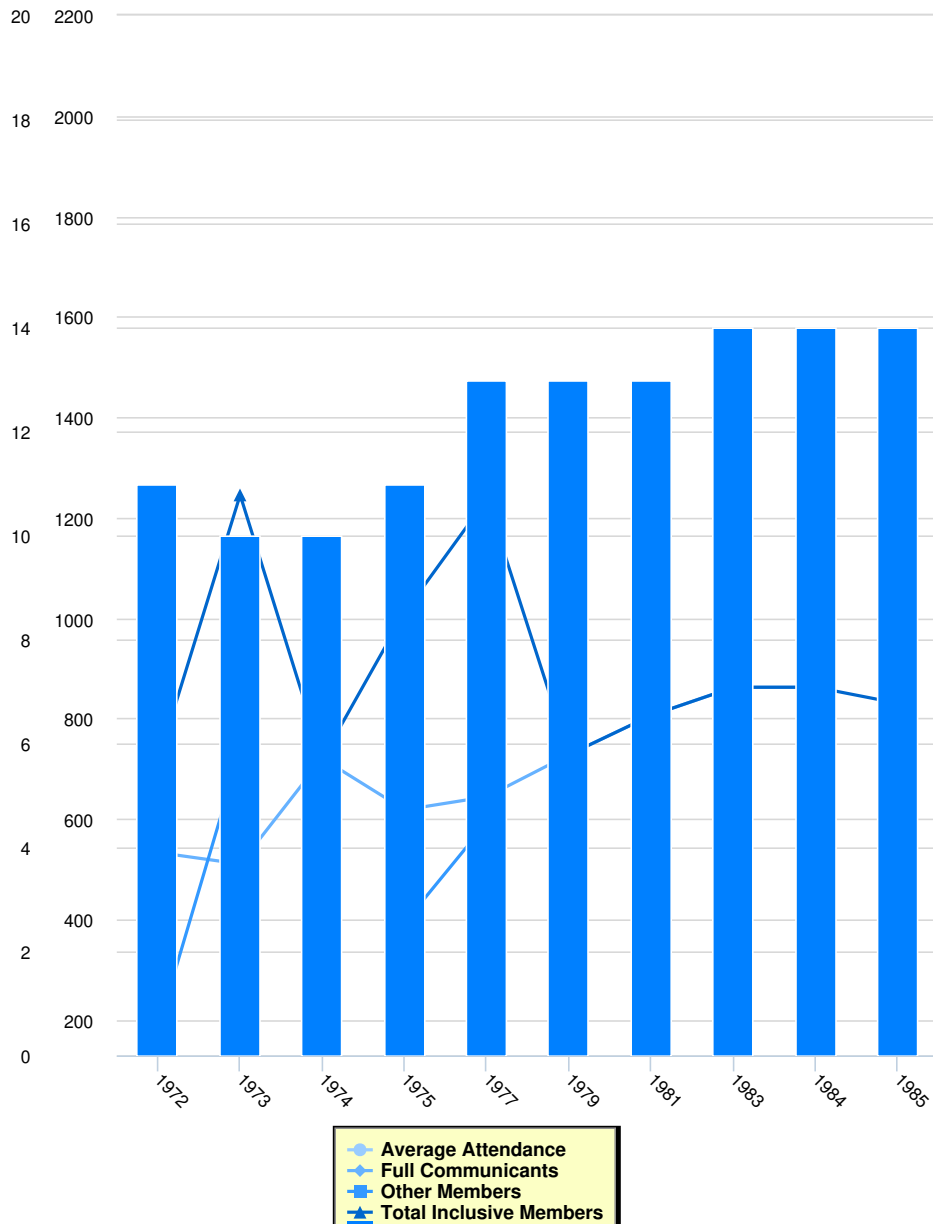

Membership

Instructions for the Chart and Legend

Simply click on the data set in the legend to make the values appear or disappear from the chart.

Membership

	Full Communicants	Average Attendance	Other Members	Total Inclusive Members	Total Churches	Membership Calculation Method
1985	0	0	0	830	14	
1984	862	0	0	862	14	
1983	862	0	0	862	14	
1981	806	0	0	806	13	
1979	728	0	0	728	13	
1977	644	0	593	1,237	13	
1975	618	0	393	1,011	11	
1974	720	0	0	720	10	
1973	510	0	735	1,245	10	
1972	533	0	182	715	11	