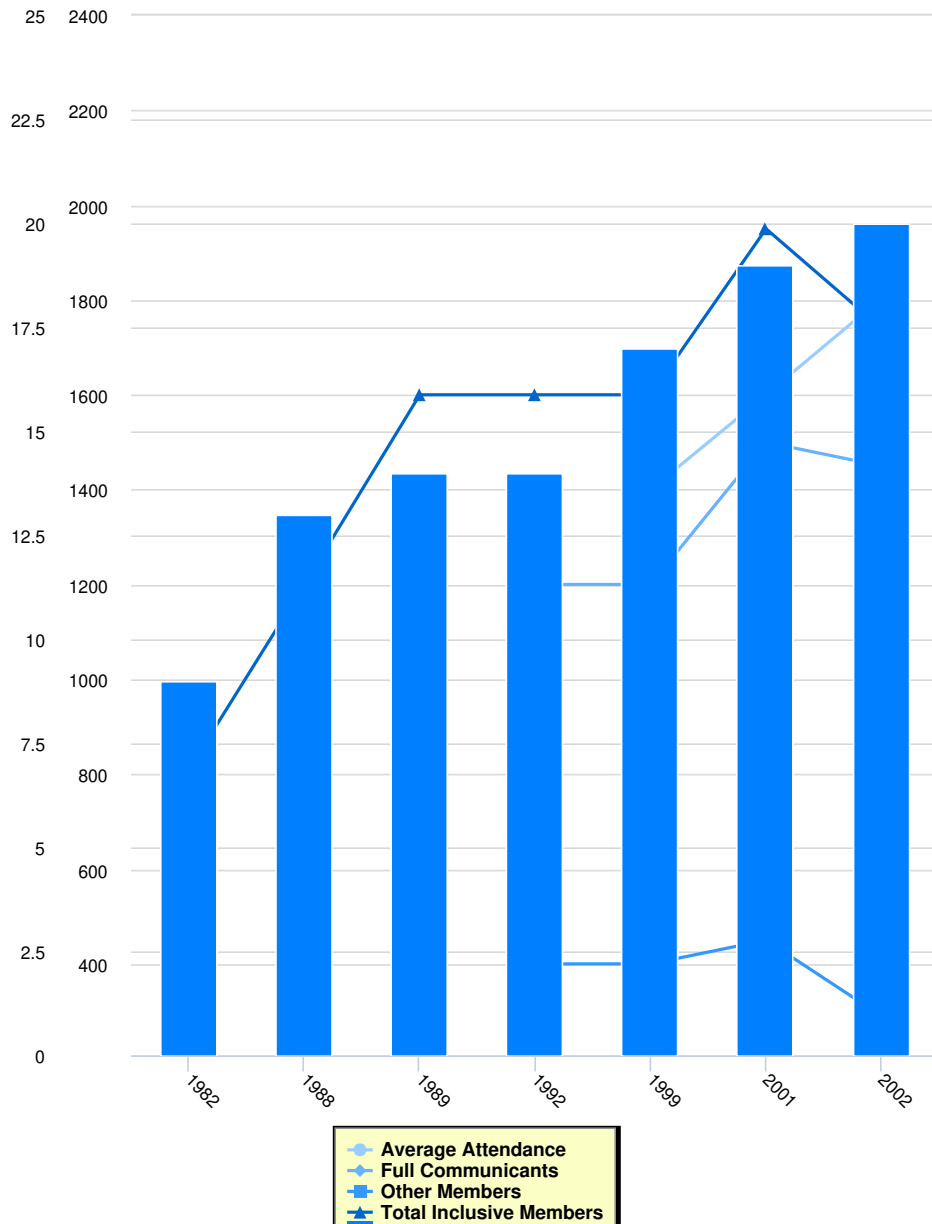

Membership

Instructions for the Chart and Legend

Simply click on the data set in the legend to make the values appear or disappear from the chart.

Membership

	Full Communicants	Average Attendance	Other Members	Total Inclusive Members	Total Churches	Membership Calculation Method
2002	1,450	1,804	290	1,740	20	
2001	1,500	1,600	450	1,950	19	
1999	1,200	1,400	400	1,600	17	
1992	1,200	0	400	1,600	14	
1989	0	0	0	1,600	14	
1988	1,200	0	0	1,200	13	
1982	0	0	0	810	9	