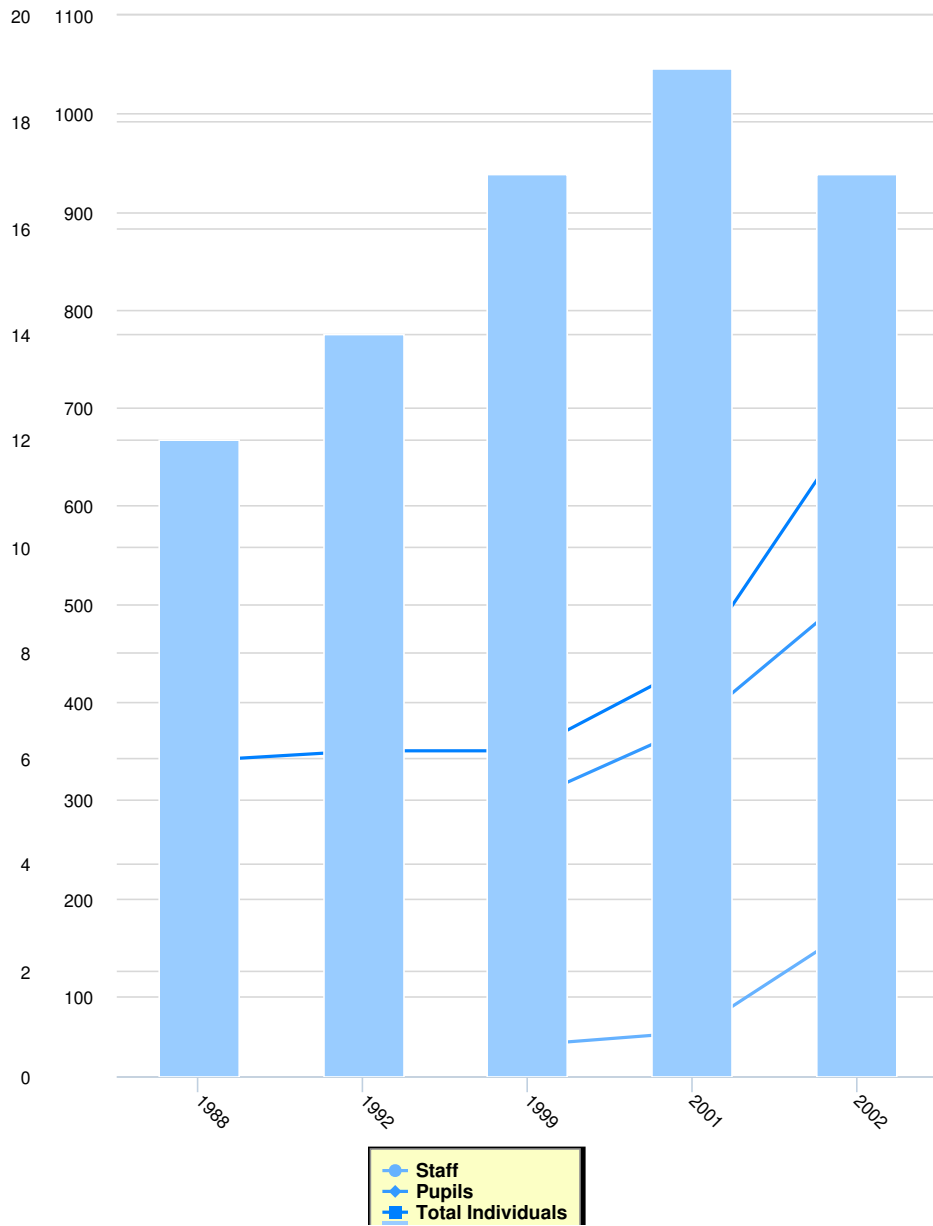

Education

Education

	Total Schools	Staff	Pupils	Total Individuals
2002	17	172	515	687
2001	19	63	375	438
1999	17	50	300	350
1992	14	0	0	350
1988	12	0	0	340