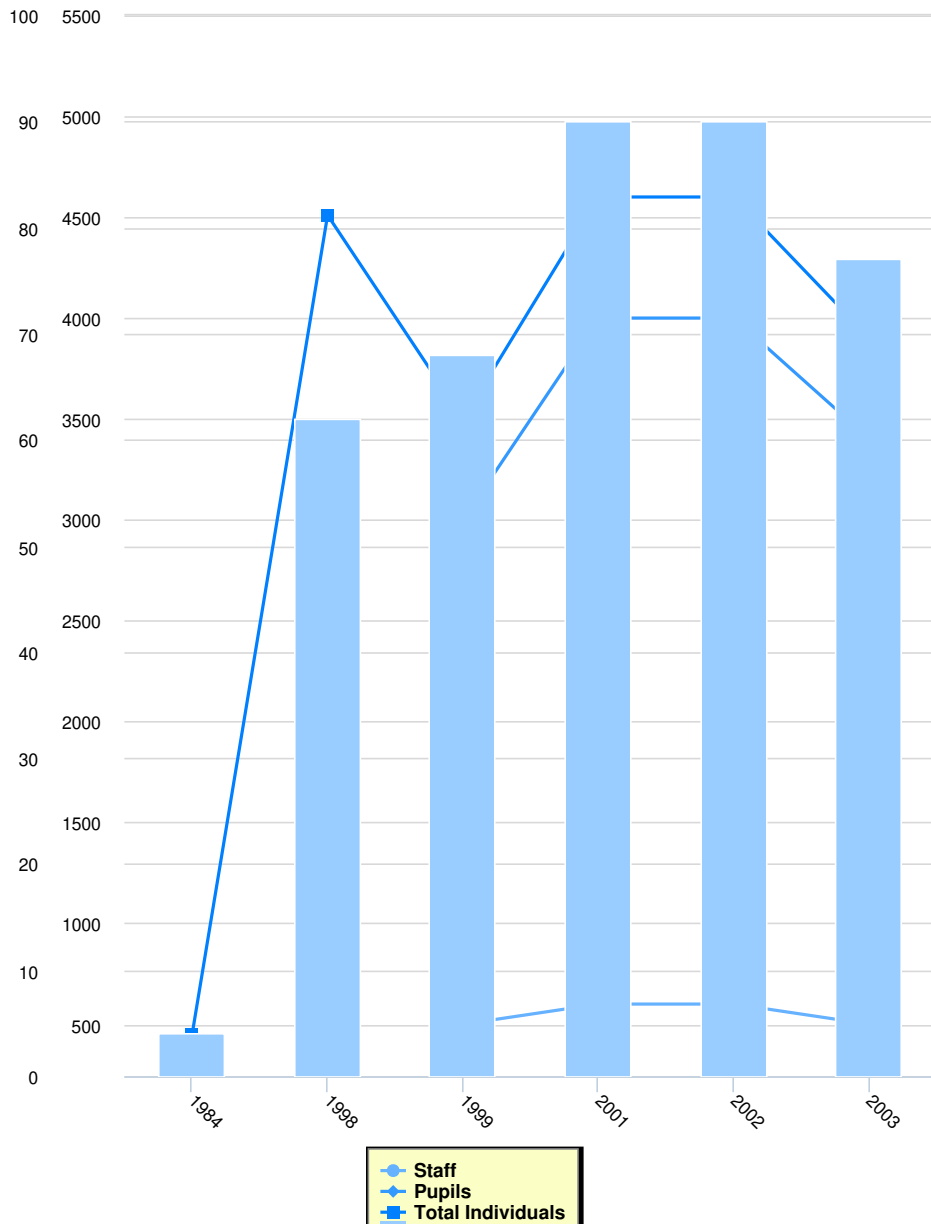

Education

Education

	Total Schools	Staff	Pupils	Total Individuals
2003	77	500	3,400	3,900
2002	90	600	4,000	4,600
2001	90	600	4,000	4,600
1999	68	500	3,000	3,500
1998	62	0	0	4,510
1984	4	0	0	450