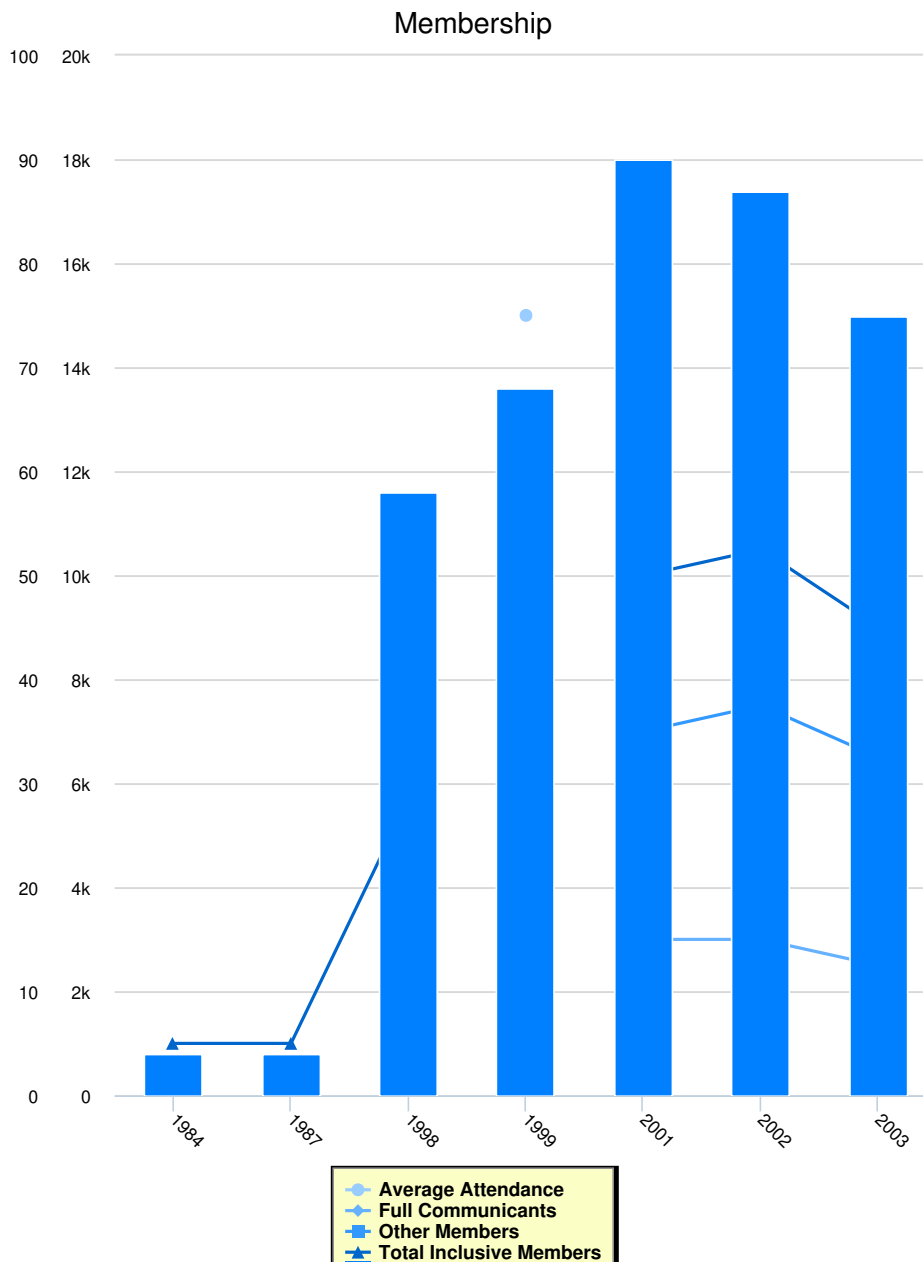

Instructions for the Chart and Legend

Simply click on the data set in the legend to make the values appear or disappear from the chart.

Membership

	Full Communicants	Average Attendance	Other Members	Total Inclusive Members	Total Churches	Membership Calculation Method
2003	2,500	0	6,500	9,000	75	
2002	3,000	0	7,500	10,500	87	
2001	3,000	0	7,000	10,000	90	
1999	0	15,000	0	0	68	
1998	0	0	0	5,700	58	
1987	0	0	0	1,000	4	
1984	680	0	320	1,000	4	