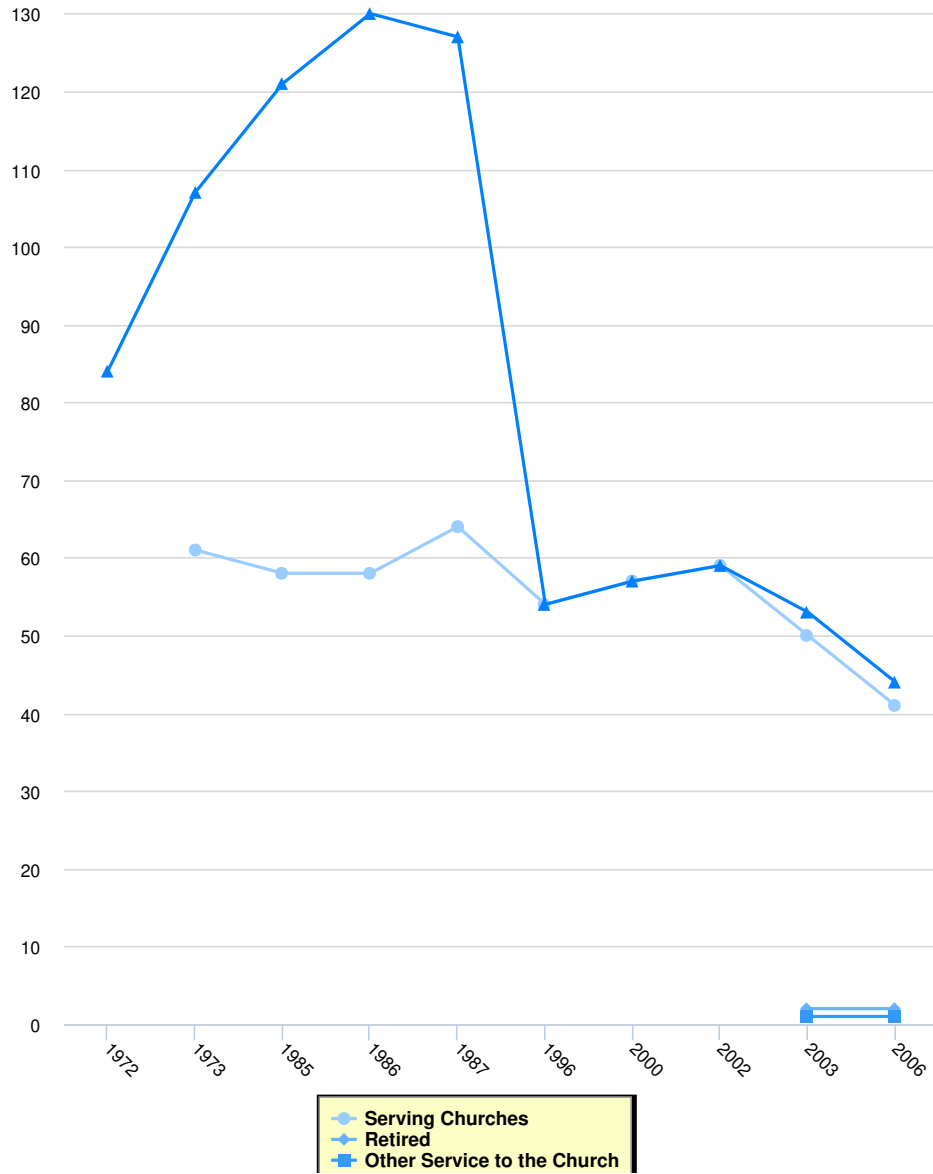

Clergy

Clergy

	Serving Churches	Retired	Other Service to the Church	Total Clergy
2006	41	2	1	44
2003	50	2	1	53
2002	59	0	0	59
2000	57	0	0	57
1996	54	0	0	54
1987	64	0	0	127
1986	58	0	0	130
1985	58	0	0	121
1973	61	0	0	107
1972	0	0	0	84