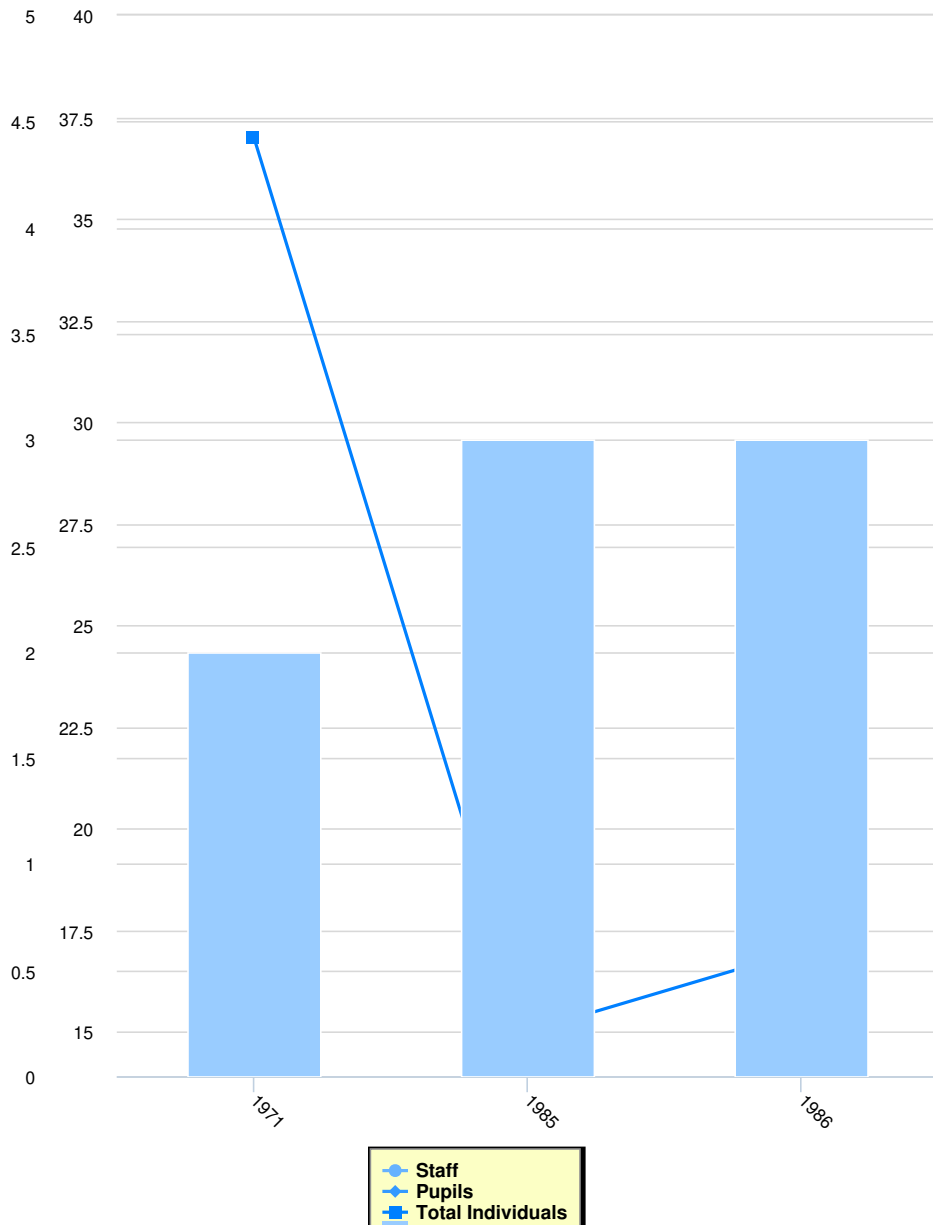

Education

	Education			
	Total Schools	Staff	Pupils	Total Individuals
1986	3	0	0	17
1985	3	0	0	15
1971	2	0	0	37