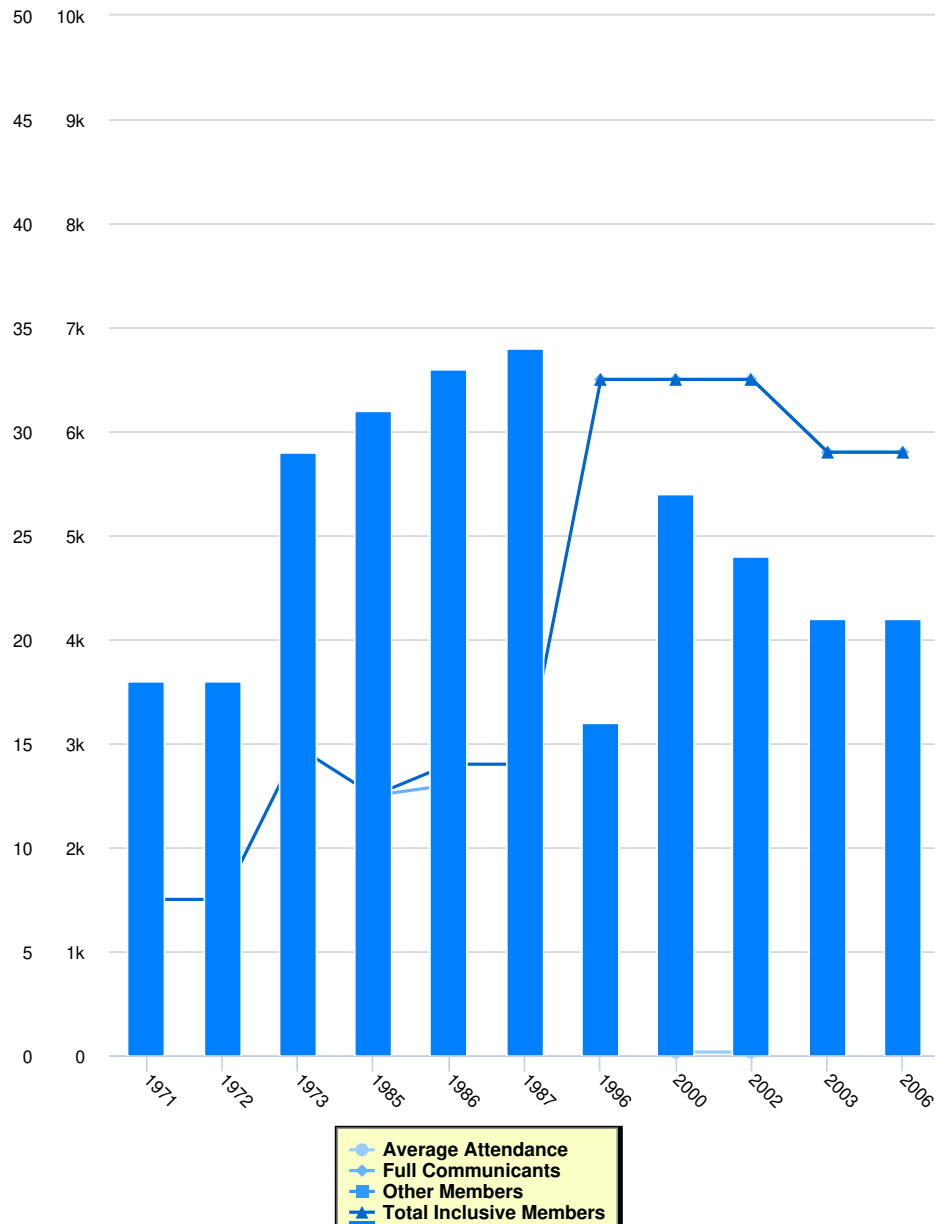

Attesting Officer

THE R. REV. WILLIAM S.H.
DOWNEY
Regionary Bishop
[\(805\)646-2573](tel:(805)646-2573)
W.Downey@sbcglobal.net

Media Contact

REGIONARY BISHOP, THE
RT. REV. WILLIAM S.H.
DOWNEY

The Liberal Catholic Church was founded Feb. 13, 1916 as a reorganization of the Old Catholic Church in Great Britain with the Rt. Rev. James I. Wedgwood as the first Presiding Bishop. The first ordination of a priest in the United States was Fr. Charles Hampton, later a Bishop. The first Regionary Bishop for the American Province was the Rt. Rev. Irving S. Cooper (1919-1935).

Membership

Instructions for the Chart and Legend

Simply click on the data set in the legend to make the values appear or disappear from the chart.

Membership

	Full Communicants	Average Attendance	Other Members	Total Inclusive Members	Total Churches	Membership Calculation Method
2006	5,800	0	0	5,800	21	
2003	5,800	0	0	5,800	21	
2002	6,500	32	0	6,500	24	
2000	6,500	32	0	6,500	27	
1996	6,500	0	0	6,500	16	
1987	0	0	0	2,800	34	
1986	2,600	0	200	2,800	33	
1985	2,500	0	0	2,500	31	
1973	0	0	0	2,963	29	
1972	0	0	0	1,500	18	