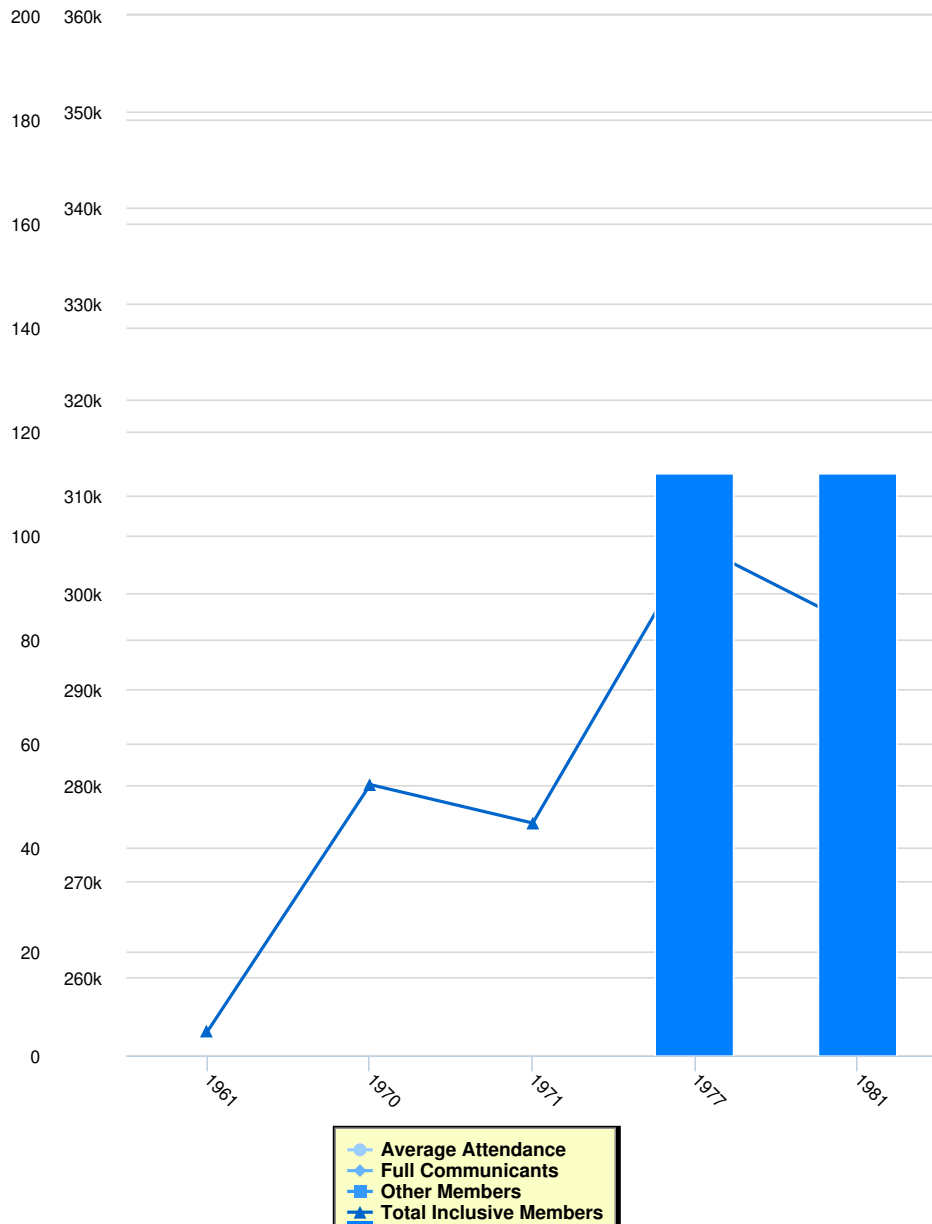

Membership

Instructions for the Chart and Legend

Simply click on the data set in the legend to make the values appear or disappear from the chart.

Membership

	Full Communicants	Average Attendance	Other Members	Total Inclusive Members	Total Churches	Membership Calculation Method
1981	0	0	0	296,425	112	
1977	0	0	0	305,000	112	
1971	0	0	0	276,000	0	
1970	0	0	0	280,000	0	
1961	0	0	0	254,368	0