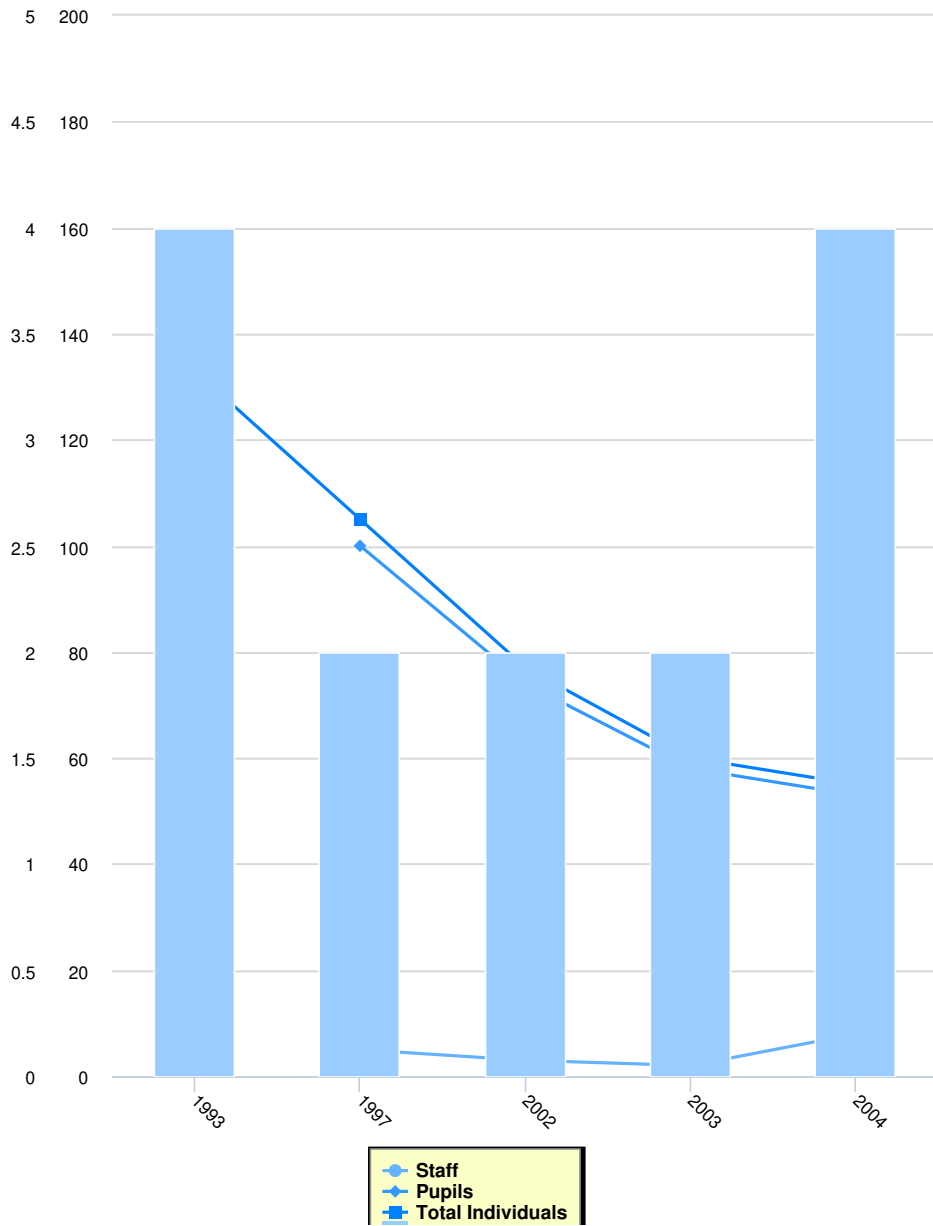

Education

Education

	Total Schools	Staff	Pupils	Total Individuals
2004	4	8	53	55
2003	2	2	58	60
2002	2	3	74	77
1997	2	5	100	105
1993	4	0	0	133